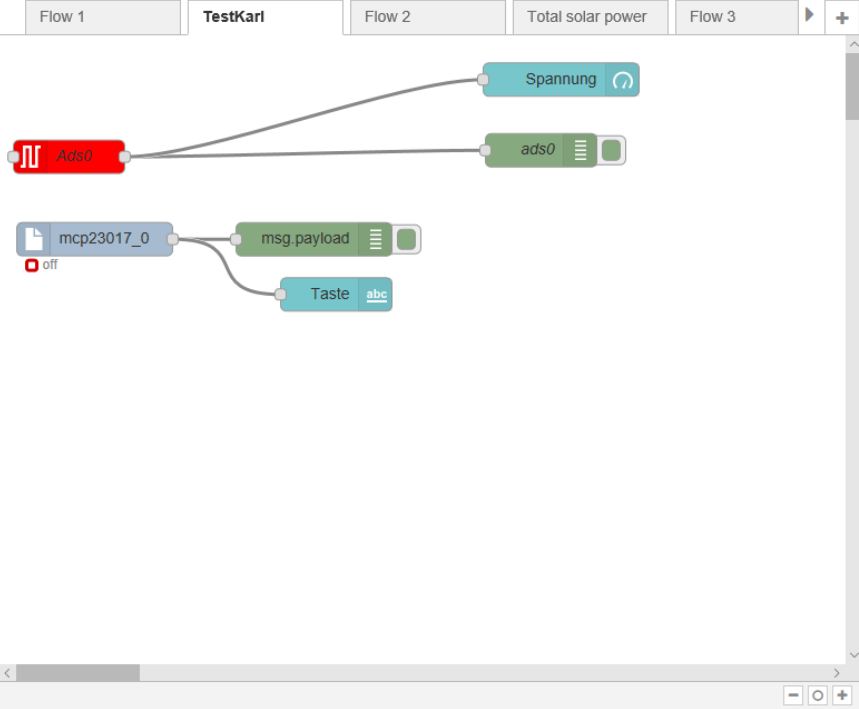

- filter nodes
- switch
- slider
- numeric
- text input
- date picker
- colour picker
- form
- text
- gauge
- chart
- audio out
- notification
- ui control
- template

debug console showing log entries:

Timestamp	Node ID	msg.payload
31.03.2018 08:00:05	node: fc08c8ba.55dd38	boolean
31.03.2018 08:20:40	node: fc08c8ba.55dd38	boolean
31.03.2018 08:21:23	node: fc08c8ba.55dd38	boolean
31.03.2018 08:27:31	node: fc08c8ba.55dd38	boolean
31.03.2018 08:27:32	node: fc08c8ba.55dd38	boolean
31.03.2018 08:27:33	node: fc08c8ba.55dd38	boolean
31.03.2018 08:27:33	node: fc08c8ba.55dd38	boolean
31.03.2018 08:27:50	node: fc08c8ba.55dd38	boolean